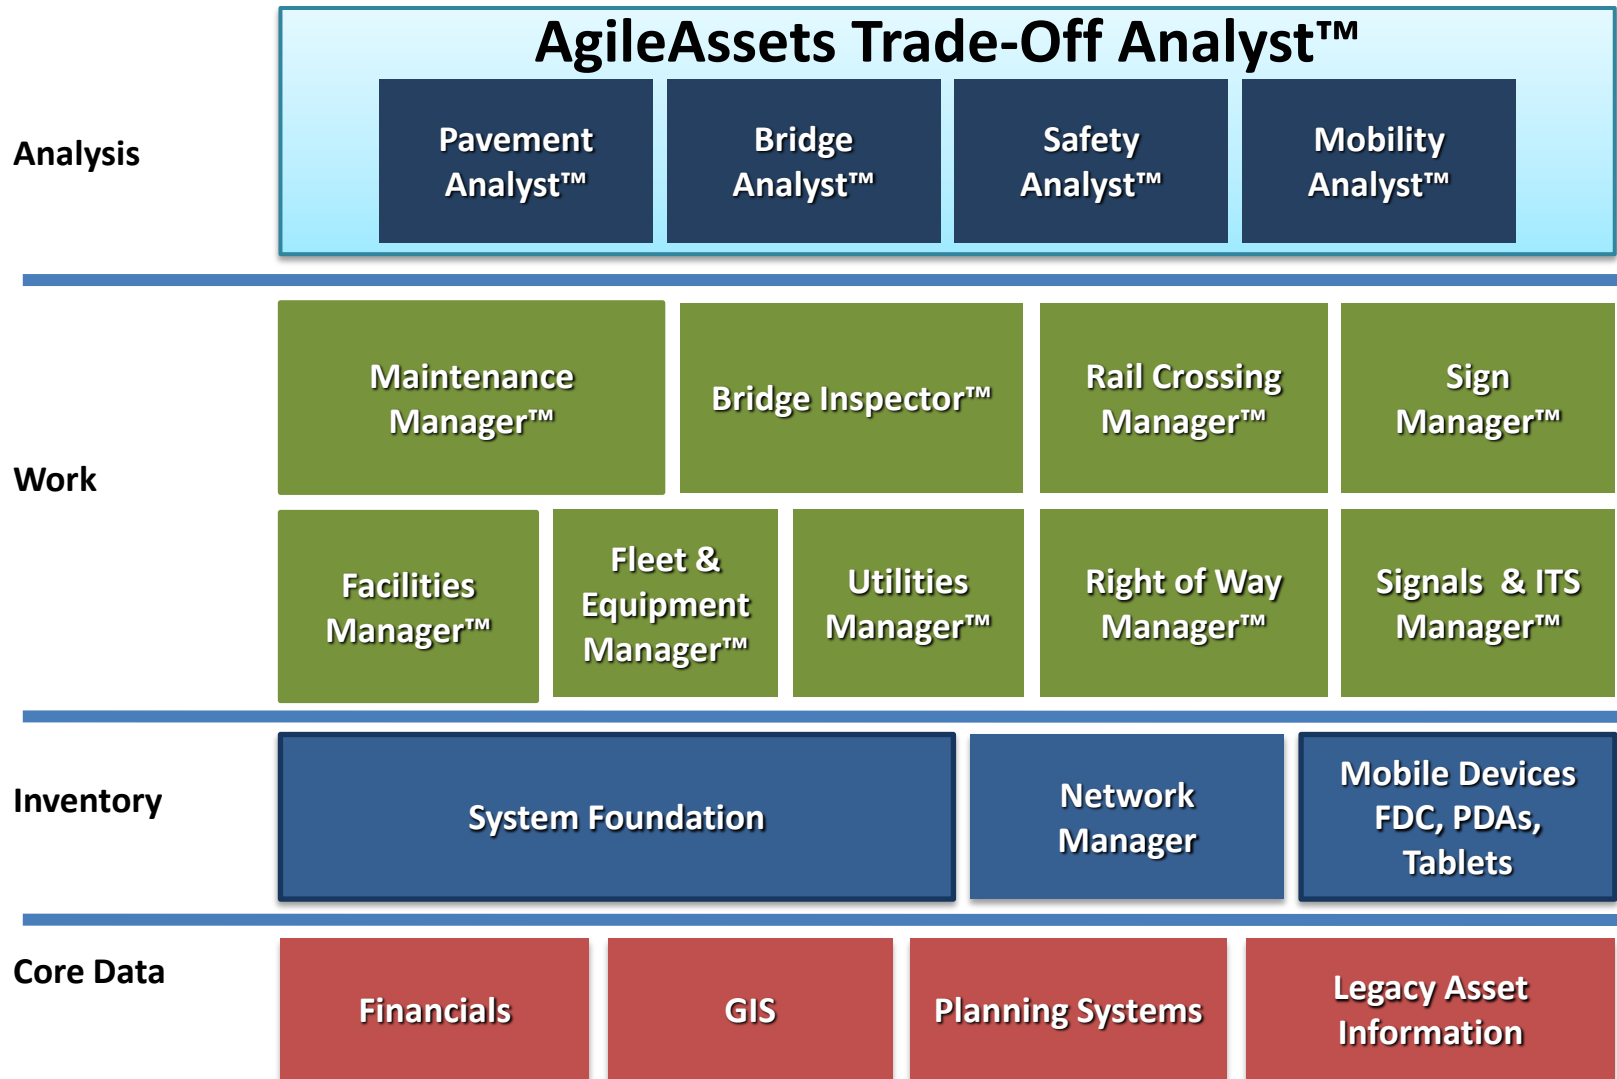

AGILE ASSETS

# Product Suite Aligned with Agency Mission

# Basic Features

- 100% Cloud/Browser solution
- Zero footprint
- Integrated
- Client configurable options
- Powerful reporting tools
- Integrated GIS Mapping Capabilities
- Large Agency Proven

# The right tools can make a big difference

S  
Y  
S  
T  
E  
M  
S

A  
P  
P  
R  
O  
A  
C  
H

M  
A  
N  
A  
G  
E  
D

C  
H  
A  
O  
S